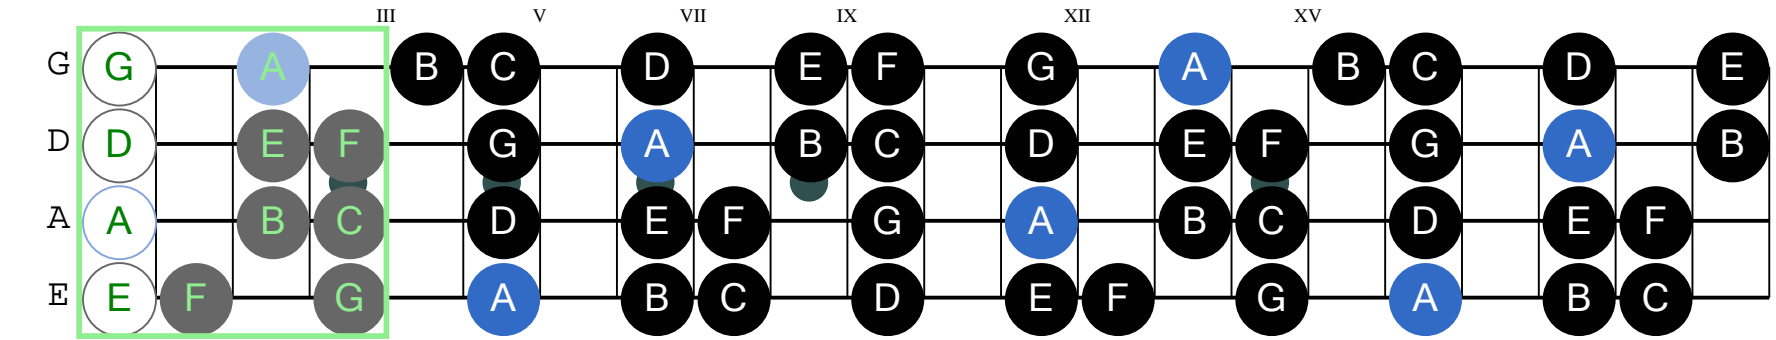

A natural minor (Bass Guitar Tuning)

Musical notation for A natural minor in Bass Guitar Tuning. The notation includes a four-line bass staff with fret numbers (0, 1, 3, 0, 2, 3, 0, 2, 3, 0, 2) and a single-line treble staff with notes.

Note: Octave may be adjusted to better fit staff.